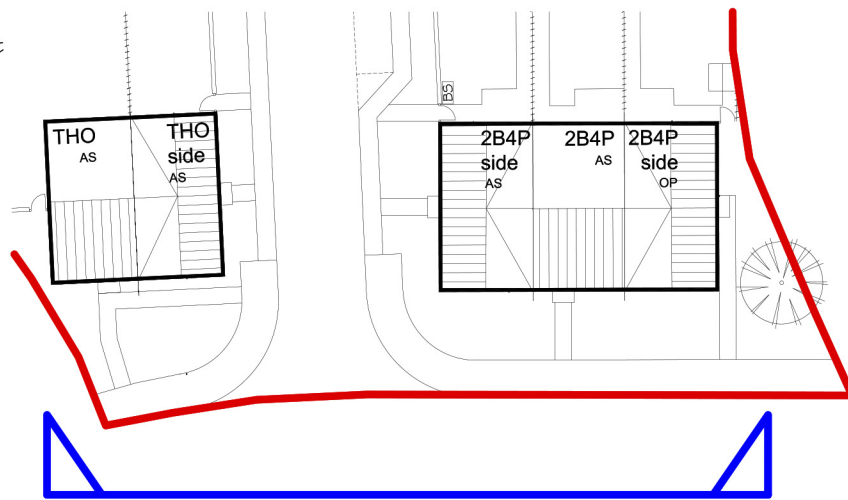

Note:
Layout not
to scale

Street Scene 1:100@A3

Dwg No: RDC1050-PL-120

Rev A: Amended to suit layout changes.MA.06.11.18
Rev B: Amended to suit site layout Rev G.MA.23.01.19