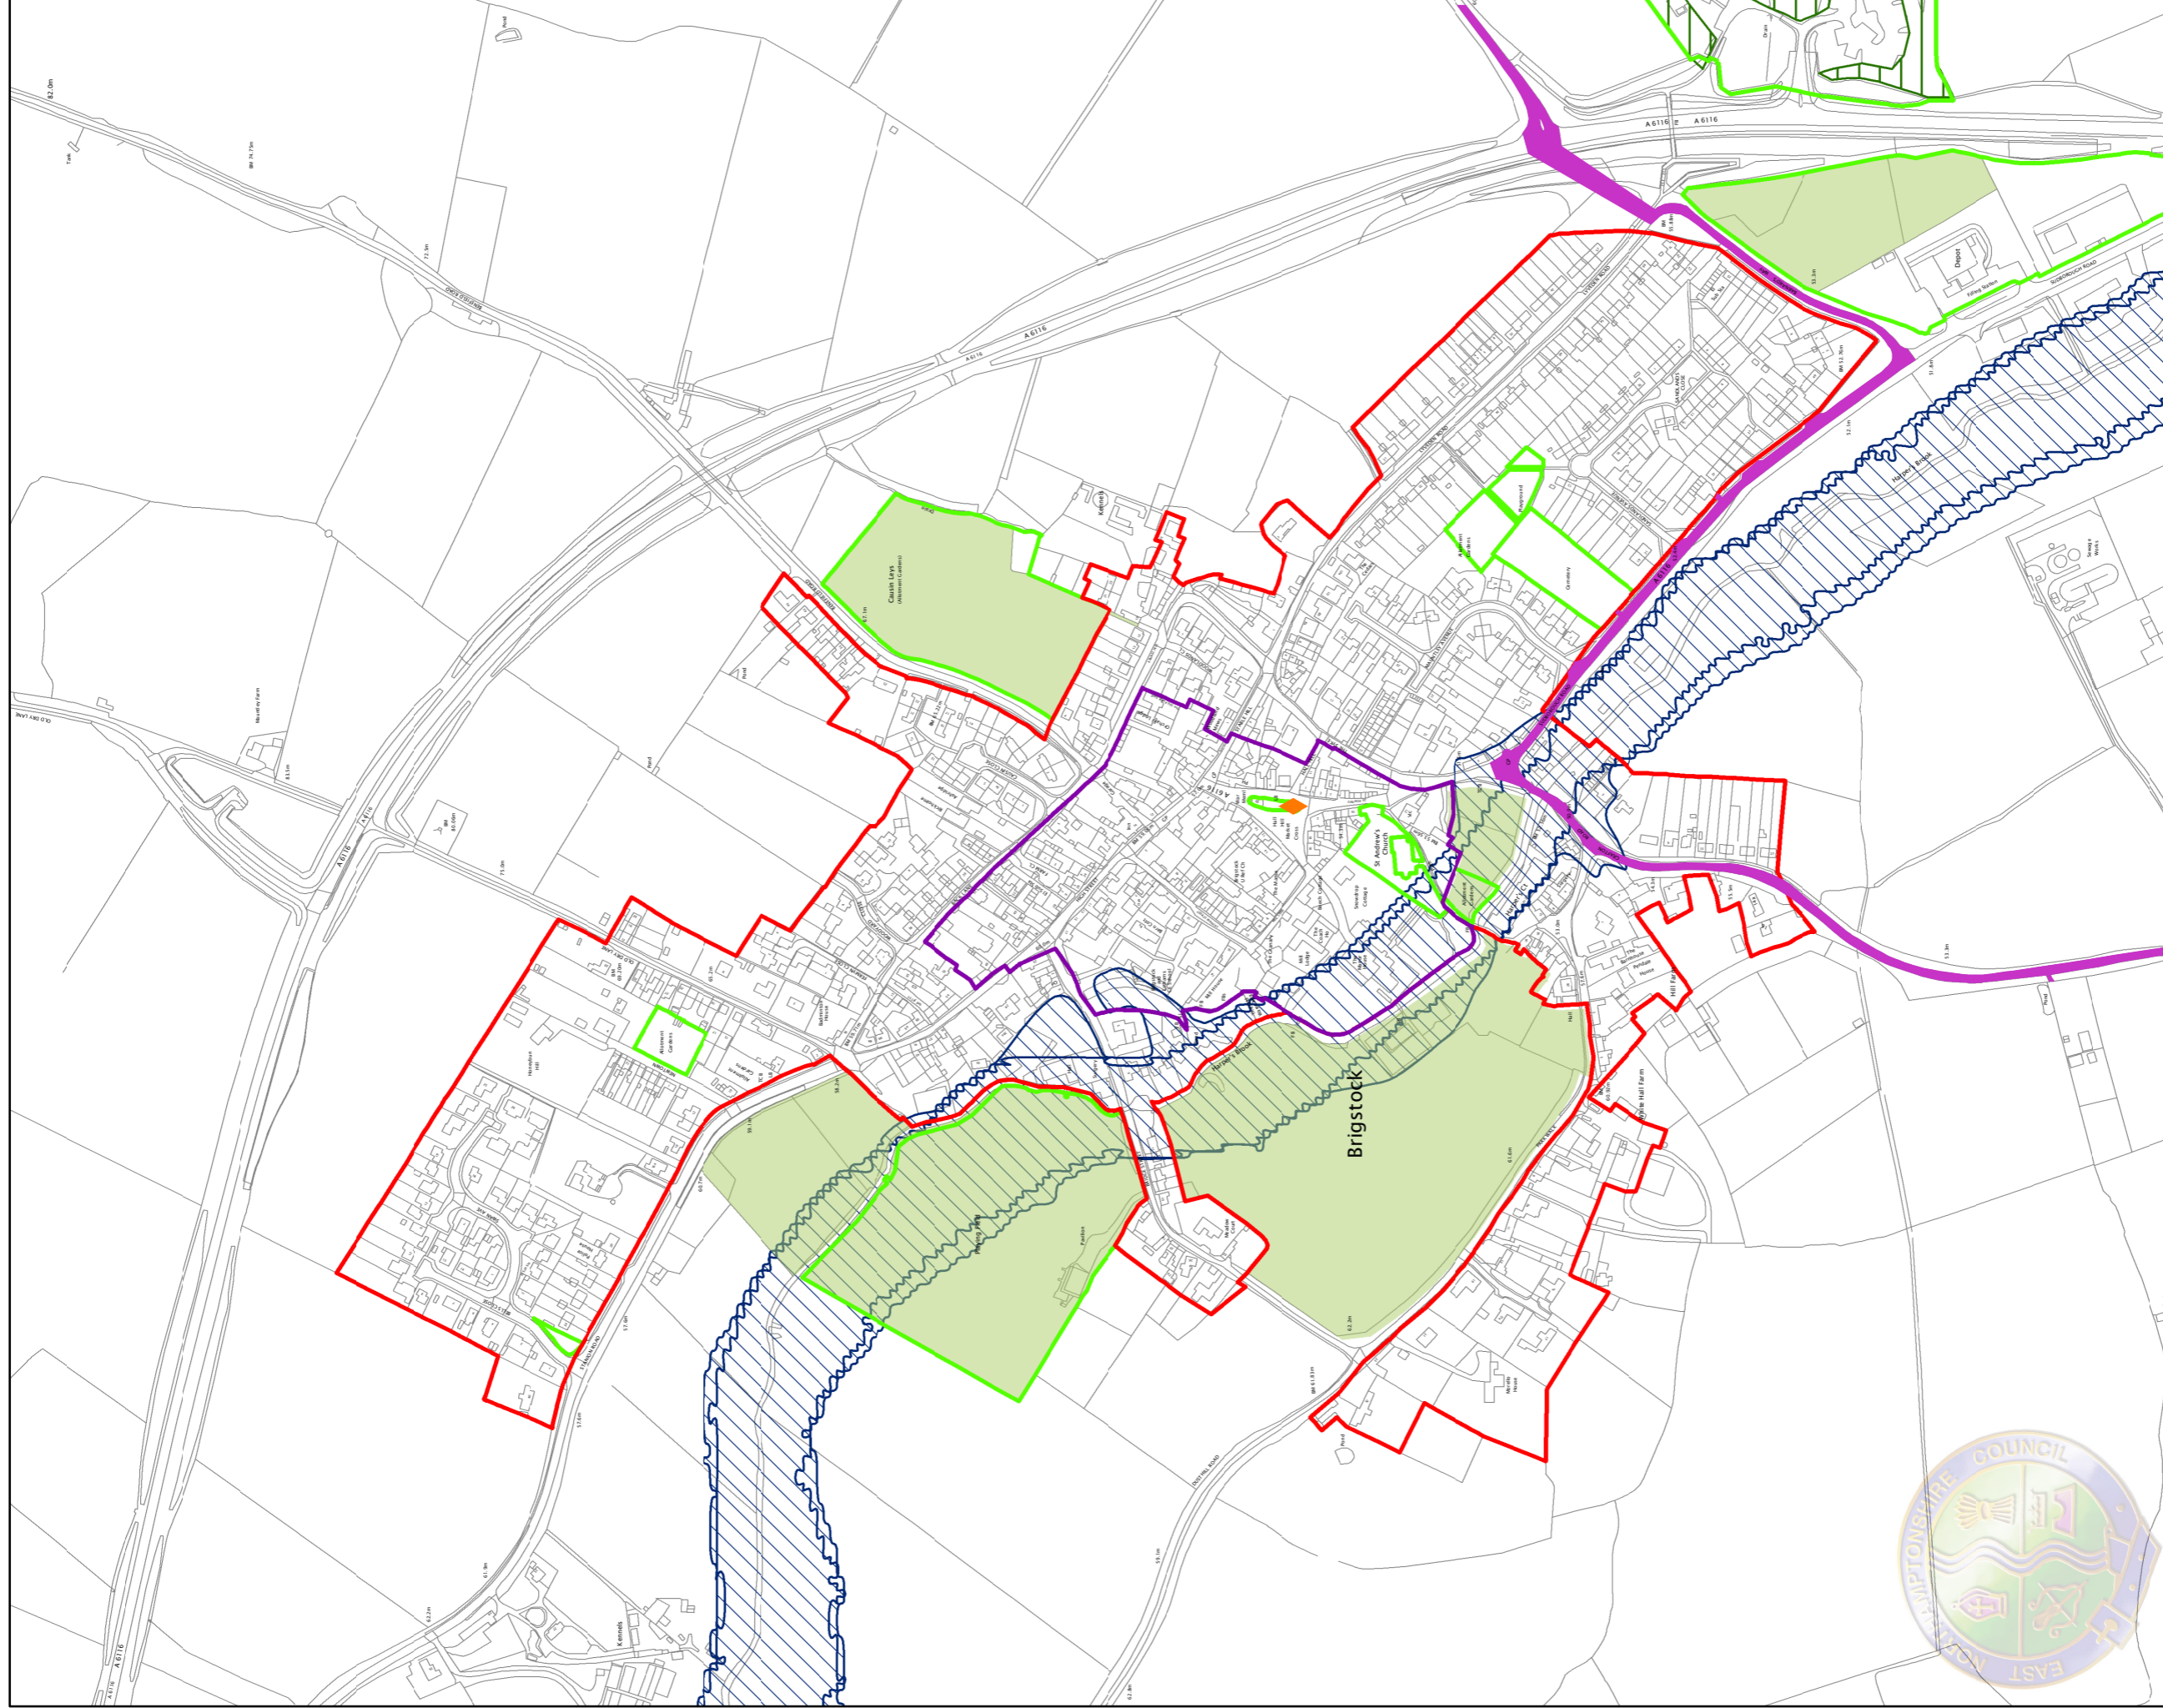

Brigstock

Inset 11 Map

Due to the Ordnance Survey's Positional Accuracy Improvement (PAI) Programme, some data on this map may be misaligned with its related OS feature. East Northamptonshire Council will be able to advise you of the PAI data conversion programme, its impact on this map and any further information you may require.

Inset 11
Brigstock
 Scale: 1:4,500

Proposals Map

The key for this Plan and all other Insets can be found just before the plastic wallet towards the rear of the folder.